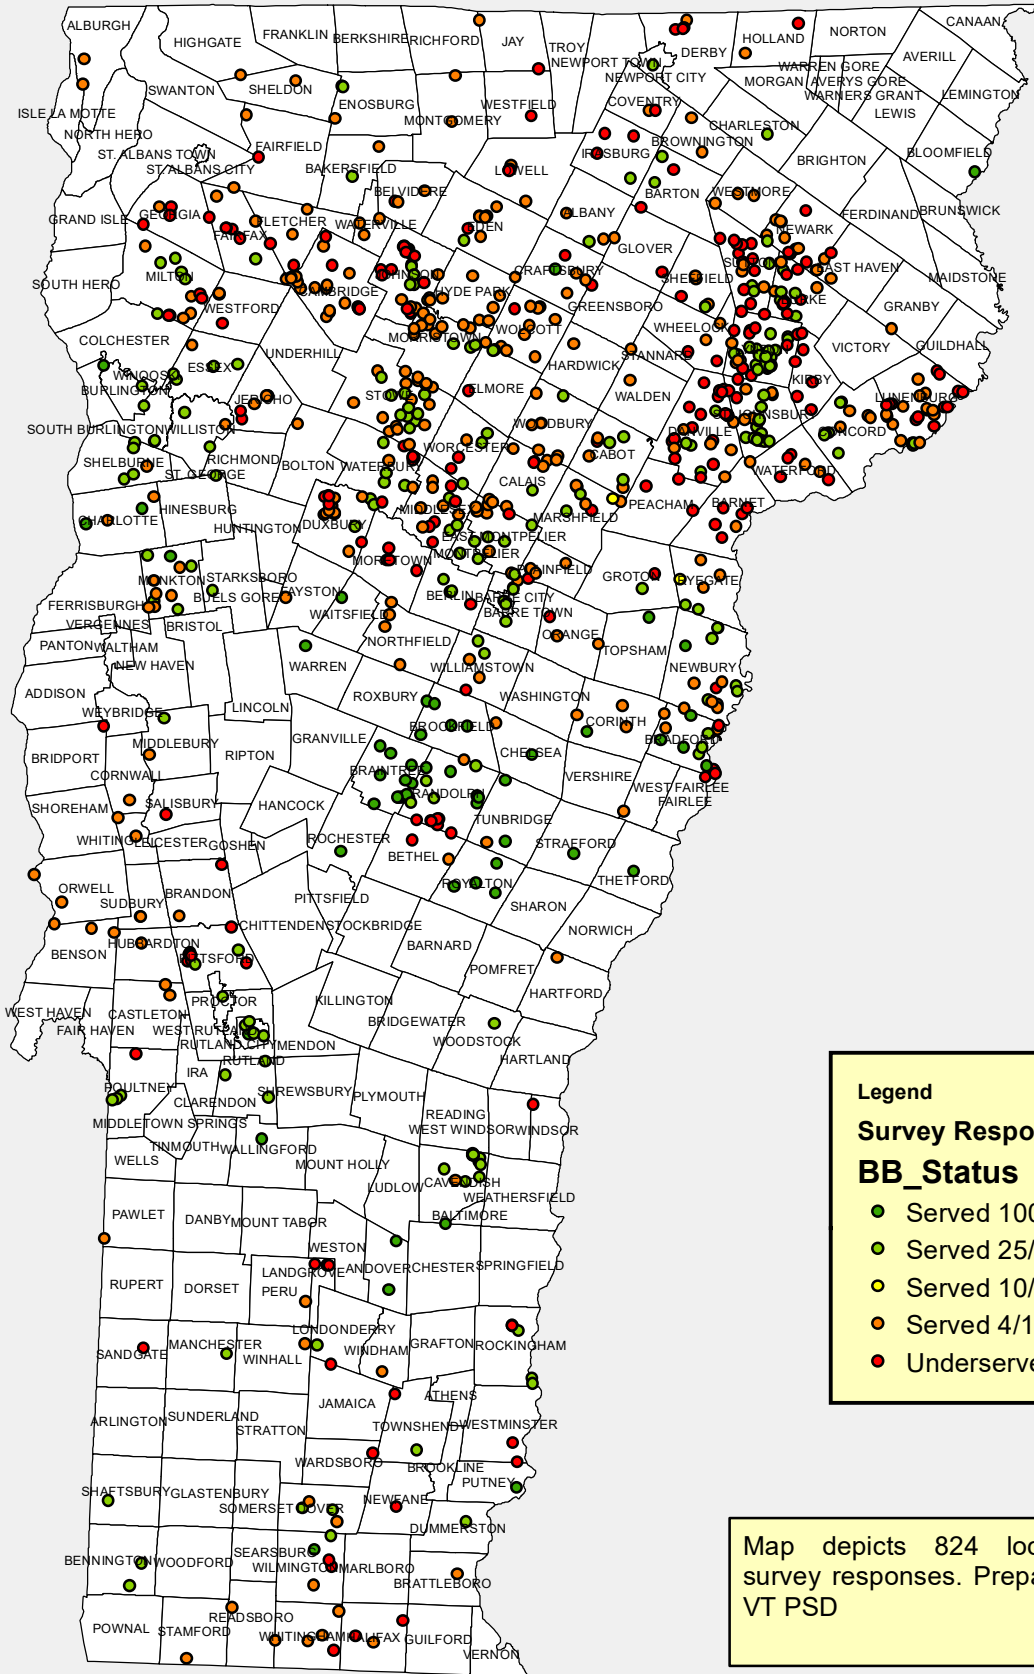

# Responses to Broadband Survey

Department of Public Service

May 12, 2020

**Legend**

**Survey Responses**

**BB\_Status**

- Served 100/100 (56)
- Served 25/3 (228)
- Served 10/1 (2)
- Served 4/1 (303)
- Underserved (235)

Map depicts 824 locations for survey responses. Prepared by the VT PSD